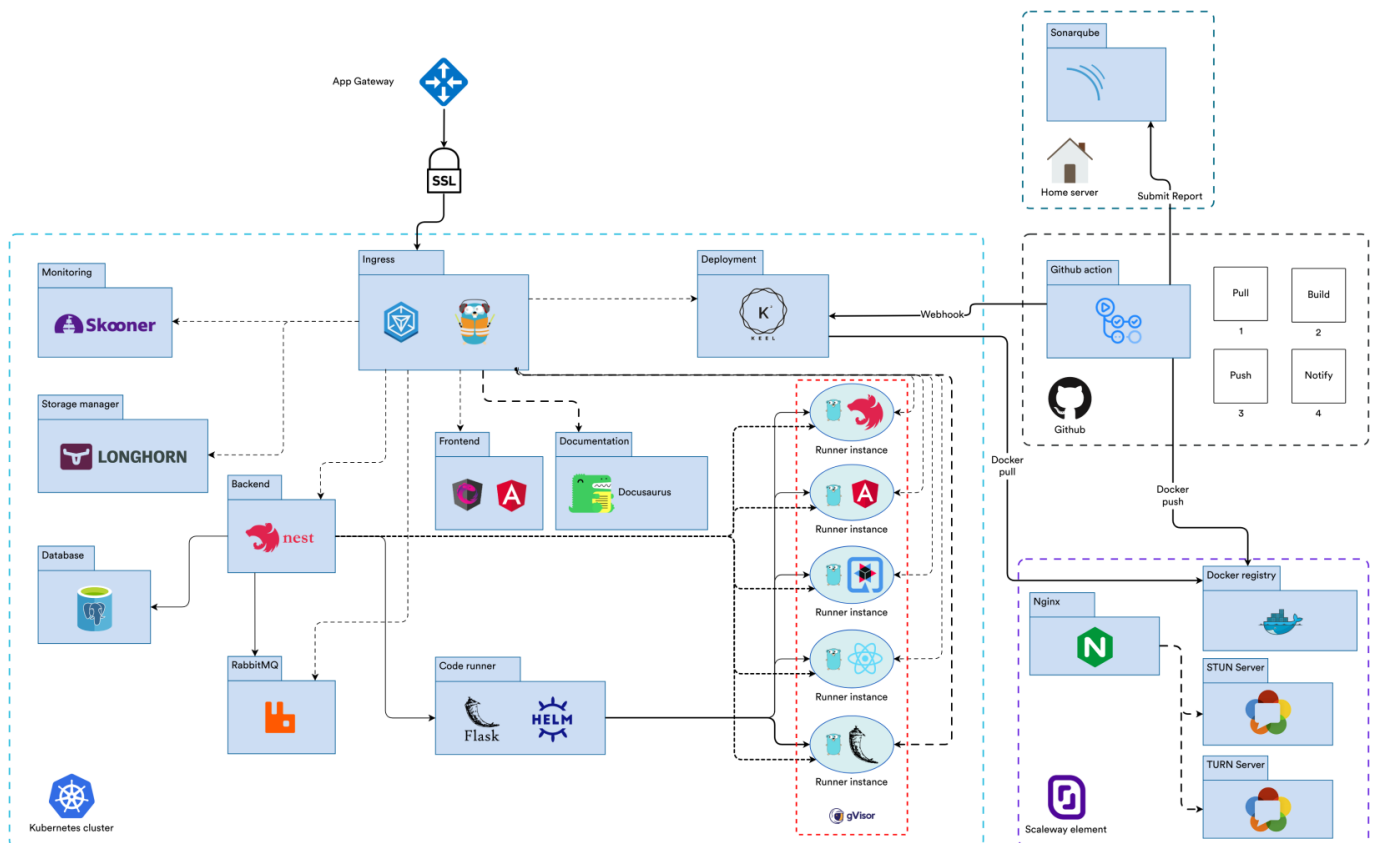

Infrastructure

Cluster Kubernetes

Schéma de l'infrastructure

ns

keel

deploy

keel

rs

keel-5f8fb5c4df

Revision #1

Created 2022-10-25 13:07:17 UTC by Noé Larrieu-Lacoste

Updated 2022-10-25 13:09:58 UTC by Noé Larrieu-Lacoste