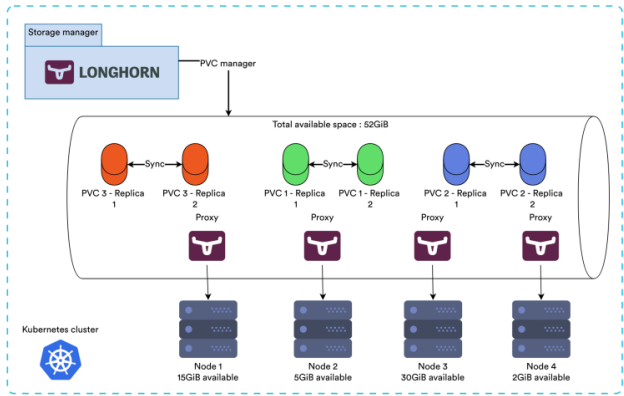

Infrastructure

Cluster Kubernetes

Schéma de l'infrastructure

ns

keel

deploy

keel

rs

keel-5f8fb5c4df

Revision #1

Created 2022-10-25 13:07:17 UTC by Noé Larrieu-Lacoste

Updated 2022-10-25 13:09:58 UTC by Noé Larrieu-Lacoste